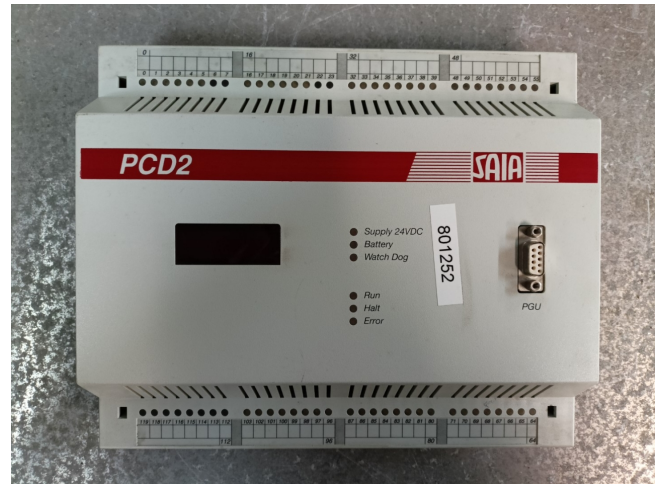

Saia-Burgess PCD2.M110

Specifications

Brand	Saia-Burgess
Type	PCD2.M110
Specification	Programmable controller

Description

Used Saia-Burgess PCD2.M110

Used Saia Burgess PCD2.M110 Programmable controller.